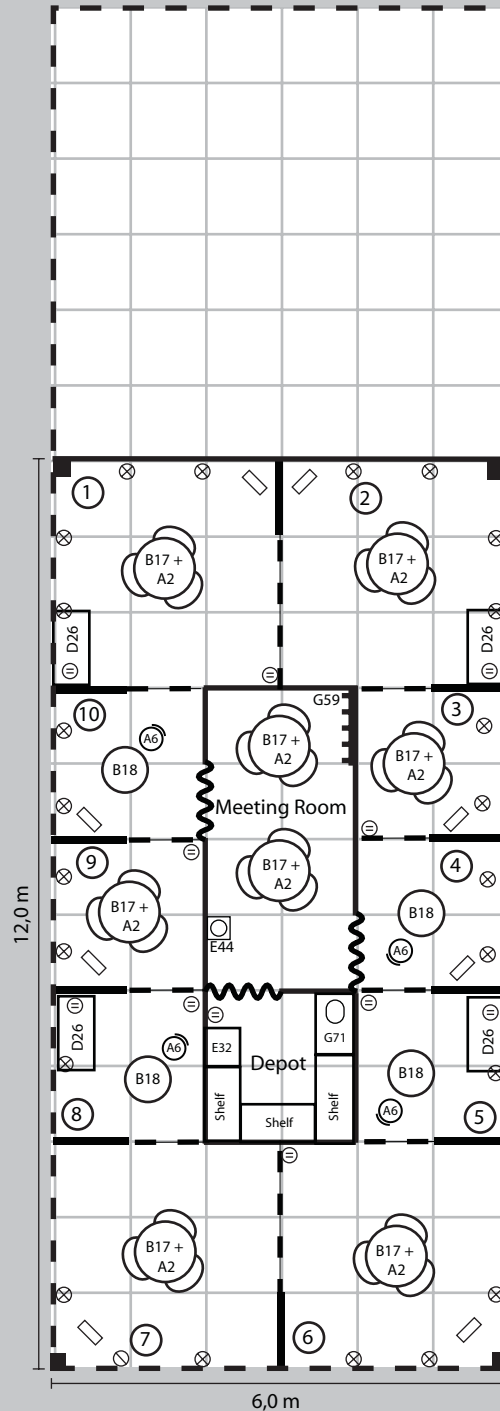

2. - 5. december 2008

Stand 6B3-1

-  Round Wood Top Table and 3x Fabric Chairs (1x B17 + 3x A2)
-  Pillar
-  Wall Plate:  
1 m x 2,5 m (w x h)
-  Free Standing Counter (D26)
-  Hot & Cold Water Dispenser (E44)
-  Refrigerator (medium) (E32)
-  Litterature Rack Free Standing (F46)
-  Sliding Door
-  Bar Table (B18)
-  Bar Stool (Black) (A6)
-  Coat Hook Wall Mounted (G59)
-  Power out for plug at floorlevel
-  Spot

Møbelvalg kan ændres

 = 1 m<sup>2</sup>

VIP LOUNGE

Press Office